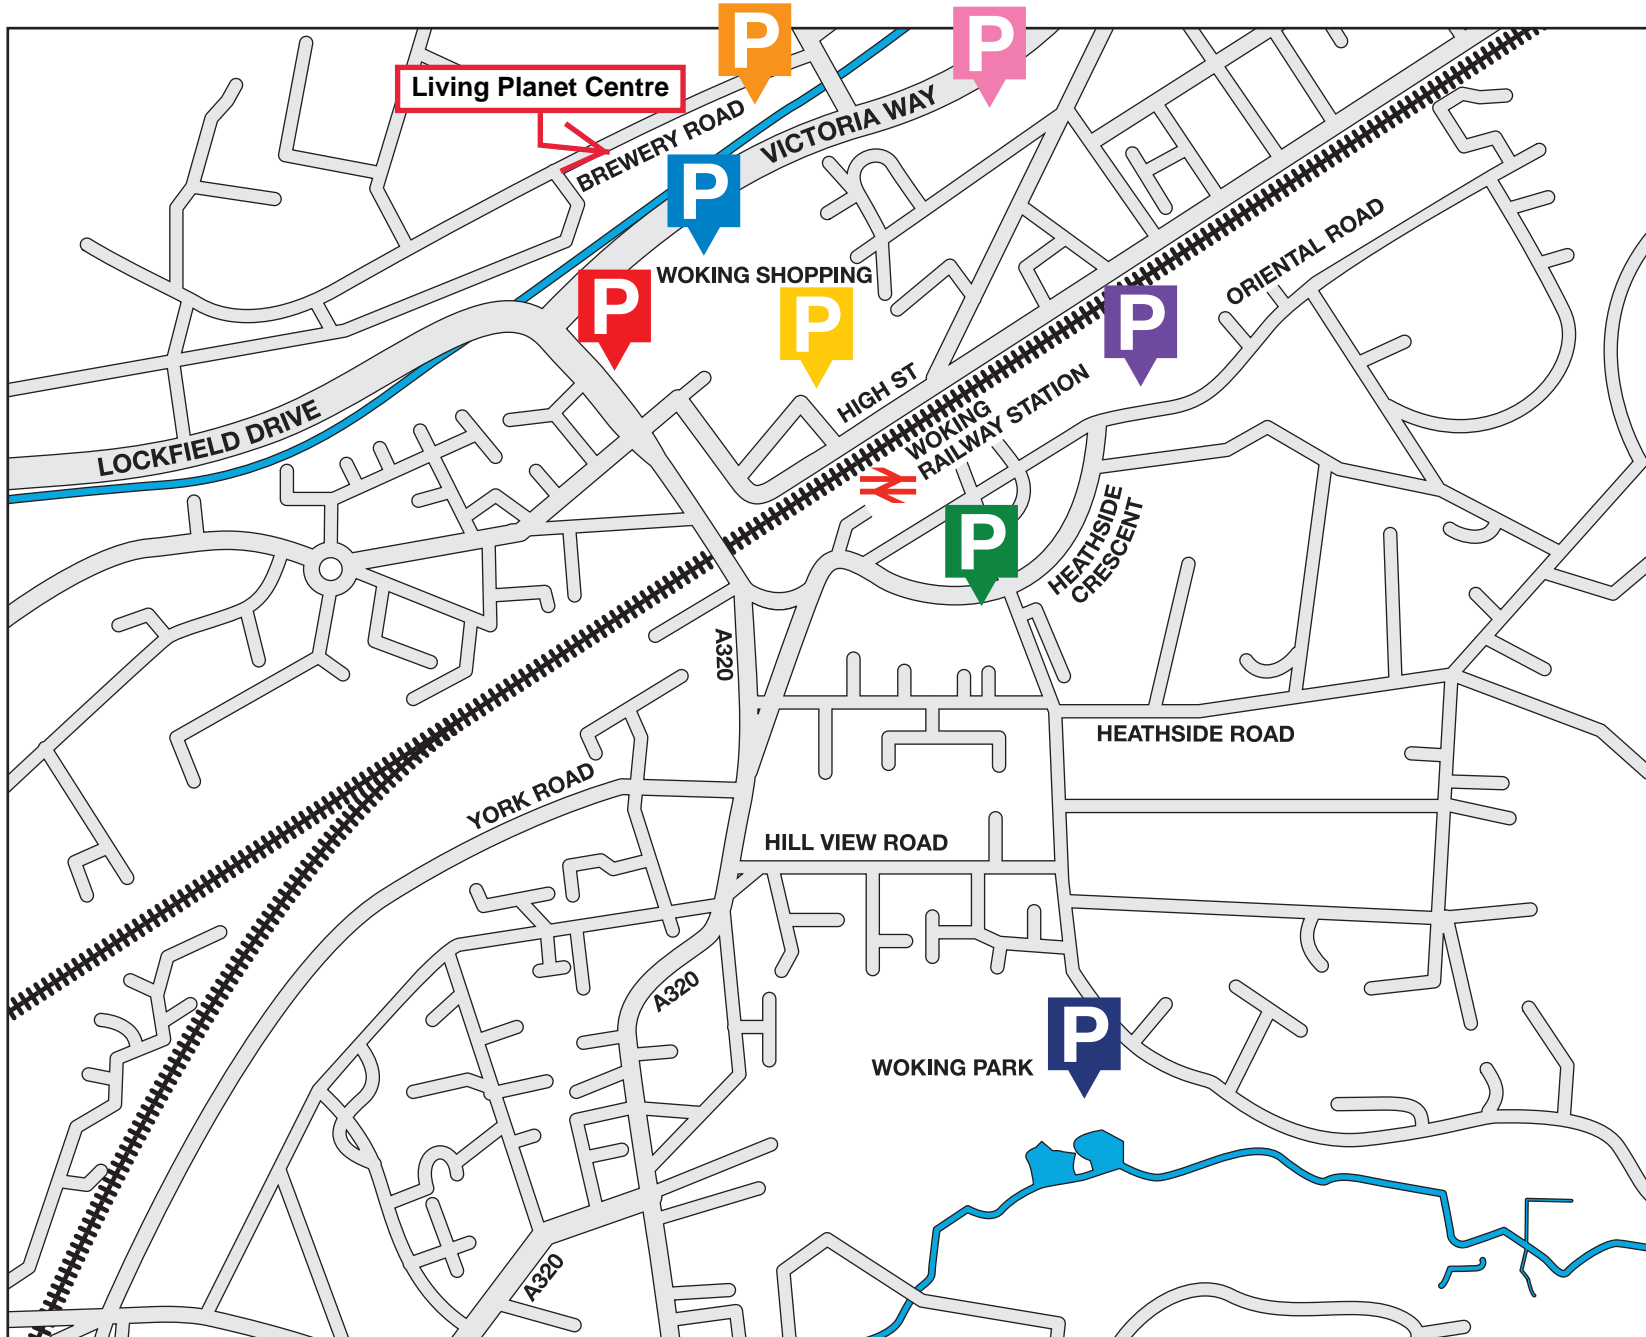

CAR PARKING - WOKING TOWN CENTRE

KEY

-  **Blue multi-storey**
GU21 6GD - 918 spaces
-  **Heathside**
GU22 7AG - 465 spaces
-  **Victoria Way**
GU21 6DR - 922 spaces
-  **Red multi-storey**
GU21 6HD - 879 spaces
-  **Yellow multi-storey**
GU21 6QX - 541 spaces
-  **Brewery Road WWF**
GU21 4LJ - 153 spaces
-  **Woking Park**
GU22 9BA - 355 spaces
-  **Oriental Road**
GU22 7AE - 570 spaces

PLEASE NOTE - Oriental Road car park is operated by South West Trains.

Full parking information can be found at www.woking.gov.uk/parking